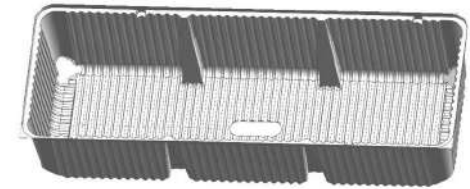

Material: Pet/rpet

Case Pack: 180

OPS Container/trays

OPS32

Capacity: 32oz

Size(in): 7.5 x 2.75 x 6.5

Material: OPS

Case Pack: 500

OPS32L

Capacity: 32oz Lid

Size(in): 7.5 x 2.75

Material: OPS

Case Pack: 500

OPS501

Capacity:

Size(in): 12.25 x 3.75 x 2.75