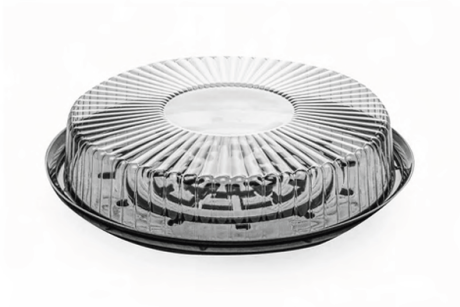

Cake Containers

9B15

Capacity: 9 Inch Flat

Size(in): 9 x 9 x 1.5

Material: Pet/rpet

Case Pack: 100 sets

9B35

Capacity: 9 Inch

Size(in): 9 x 9 x 3.5

Material: Pet/rpet

Case Pack: 100 sets

10B35

Capacity: 10 Inch

Size(in): 10 x 10 x 3.5

Material: Pet/rpet

Case Pack: 100 sets